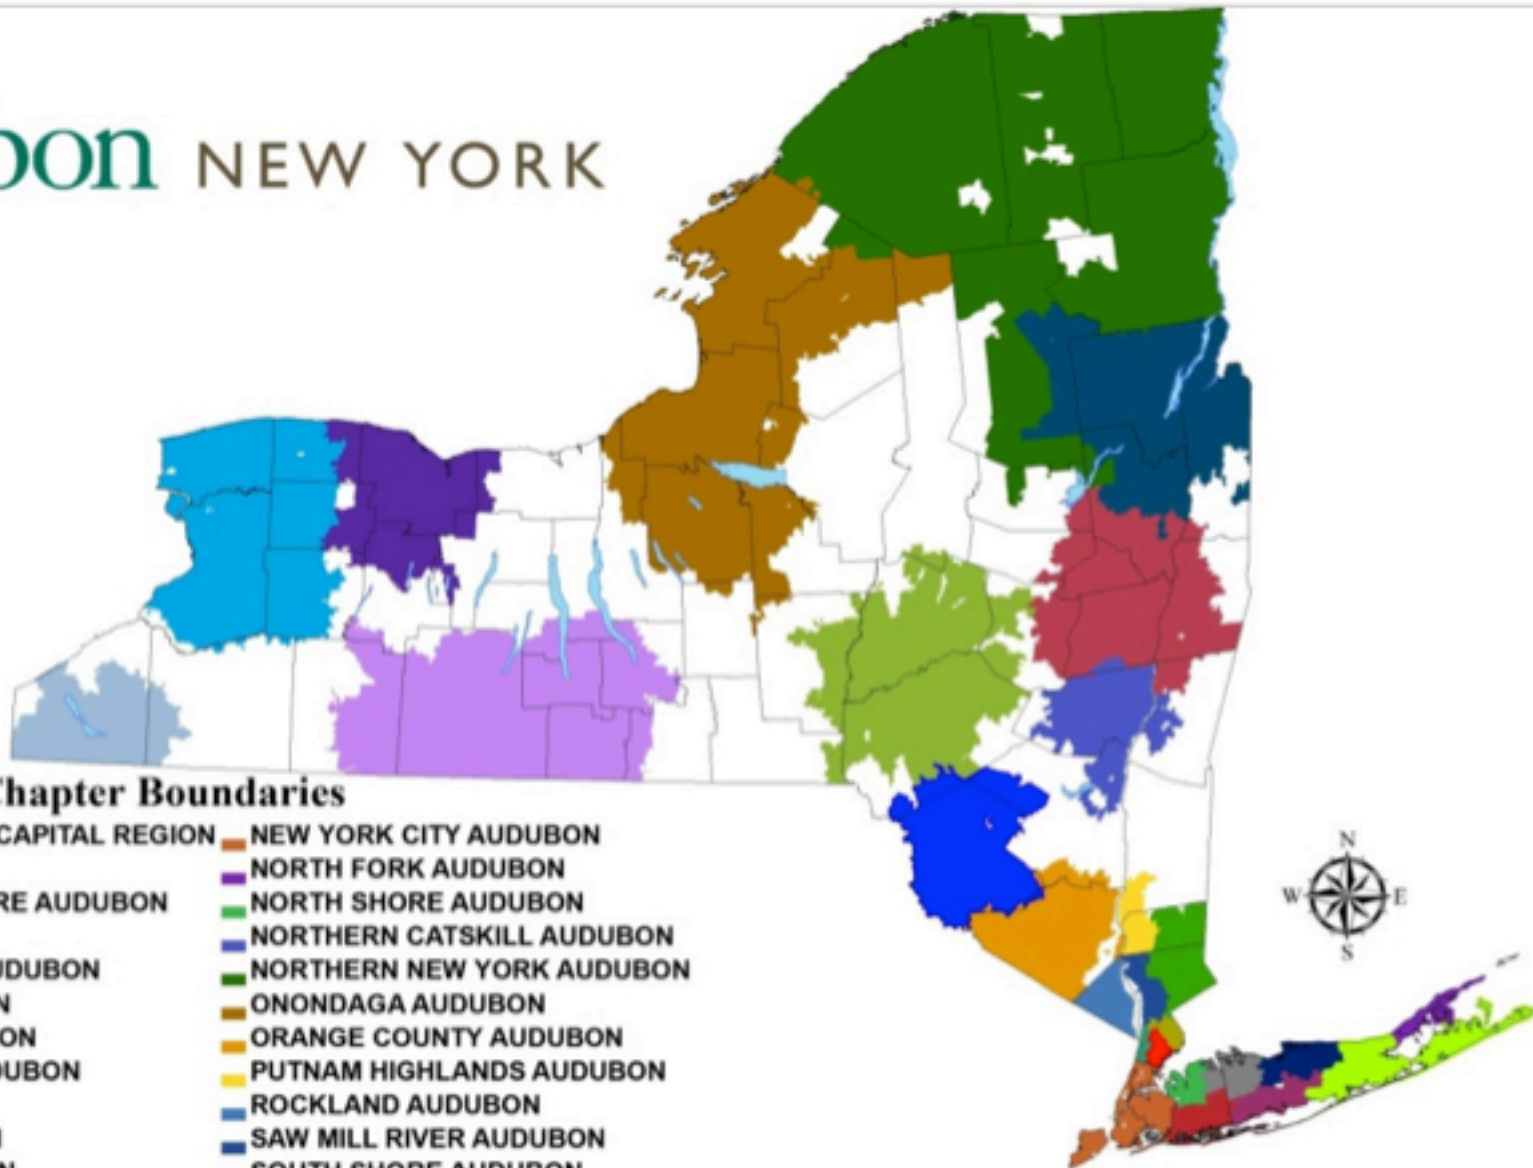

Audubon NEW YORK

Audubon New York Chapter Boundaries

- | | |
|---------------------------------------|-----------------------------|
| AUDUBON SOCIETY OF THE CAPITAL REGION | NEW YORK CITY AUDUBON |
| BEDFORD AUDUBON | NORTH FORK AUDUBON |
| BRONX RIVER - SOUND SHORE AUDUBON | NORTH SHORE AUDUBON |
| BUFFALO AUDUBON | NORTHERN CATSKILL AUDUBON |
| CENTRAL WESTCHESTER AUDUBON | NORTHERN NEW YORK AUDUBON |
| CHEMUNG VALLEY AUDUBON | ONONDAGA AUDUBON |
| DELAWARE-OTSEGO AUDUBON | ORANGE COUNTY AUDUBON |
| EASTERN LONG ISLAND AUDUBON | PUTNAM HIGHLANDS AUDUBON |
| FOUR HARBORS AUDUBON | ROCKLAND AUDUBON |
| GENESEE VALLEY AUDUBON | SAW MILL RIVER AUDUBON |
| GREAT SOUTH BAY AUDUBON | SOUTH SHORE AUDUBON |
| HUDSON RIVER AUDUBON SOCIETY | SOUTHERN ADIRONDACK AUDUBON |
| HUNTINGTON-OYSTER BAY AUDUBON | SULLIVAN COUNTY AUDUBON |
| JAMESTOWN AUDUBON | |